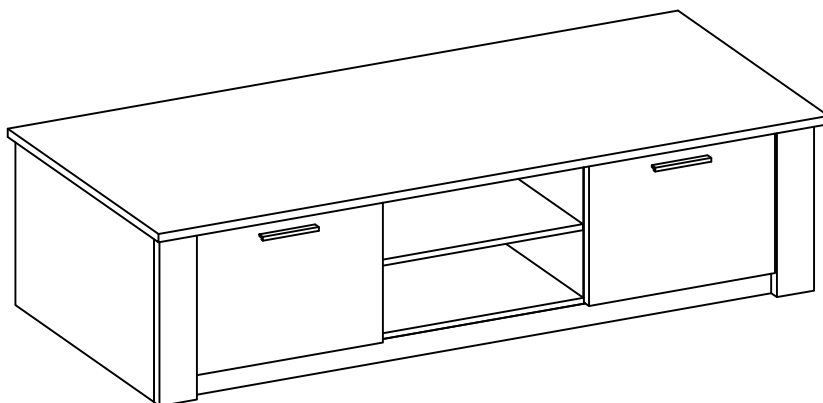

1

COLORADO

Typ 321

16	24	16	6	4	4	8	14	4	16
16	24	16	6	16	2	4	8	4	4
±15/12mm	±8x30mm	L=20mm			L=148mm	±4.0x27mm	±3.5x13mm	H=0	±35/90°