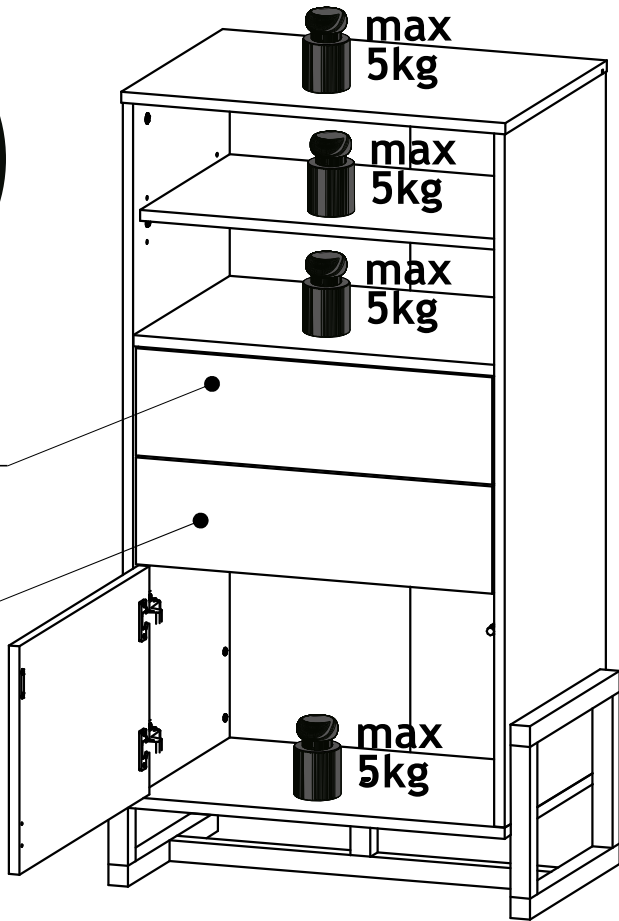

 max
5kg

 max
5kg

High sideboard

L

R

A0  8 x 30mm x23	B1  7 x 50 mm x13	B4  x16	B5  7 x 28 mm x8	C2  x19	C4  ø20 x20
C7  16mm x19	D0  3 x 15 mm x22	D5  3.5 x 16 mm x4	D21  5 x 13 mm x25	E0  5 x 50mm 8 x 50mm x1	J28  x2
J30  x2	K  4mm x1	M1  x18	N25  L 350mm x2	P0  x1	P29  x1
P31  x1	Q3  x4	T18  2 x 20mm x44	U2  x5		

7

8

9

10

12 L

12 R

13 L

13 R

14

max 2kg

max 2kg

Coffee table

A0  8 x 30mm x27	B1  7 x 50 mm x13	B4  x12	B5  7 x 28 mm x8	C2  x19	C4  ø20 x19
C7  16mm x19	D0  3 x 15 mm x2	D21  5 x 13 mm x12	K 4mm  x1	M1  x2	N25  L 350mm x1
T18  2 x 20mm x20	U2  x7				